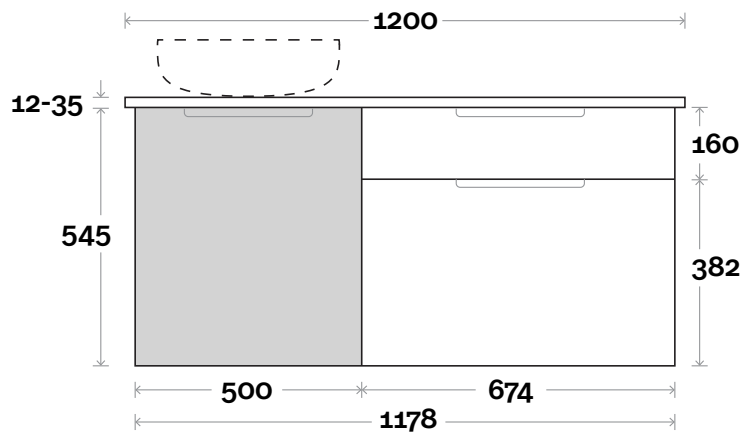

Top Thickness*

Silestone: 20mm
Dekton: 12mm
Symphony: 20mm
Timber: Solid 30-35mm
 (Above counter only)

Note:

- Stone and timber waste centre: 300mm std (may vary depending on basin)
 - Available in left and right hand drawers
 - Basin on opposite side to drawers
- Plumbing allowance

Top Thickness*

- Silestone: 20mm
- Dekton: 12mm
- Symphony: 20mm
- Timber: Solid 30-35mm
(Above counter only)

Note:

- Stone and timber waste centre: 300mm std (may vary depending on basin)
 - Available in left and right hand drawers
 - Basin on opposite side to drawers
- Plumbing allowance

Profile

Wall mount

Drawers

Wall mount

Configuration

Wall mount

Stockton

Stockton 4 1500mm off centre basin

Top Thickness*

- Silestone: 20mm
- Dekton: 12mm
- Symphony: 20mm
- Timber: Solid 30-35mm
(Above counter only)

Note:

- Stone and timber waste centre: 375mm std (may vary depending on basin)
 - Available in left and right hand drawers
 - Basin on opposite side to drawers
- Plumbing allowance