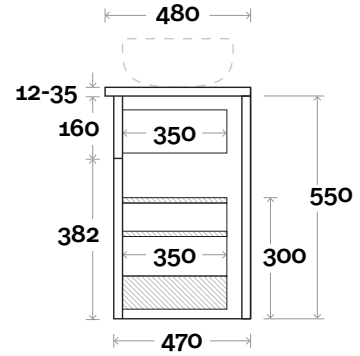

Top Thickness*

- Silestone: 20mm
- Dekton: 12mm
- Symphony: 20mm
- Timber: Solid 30-35mm
(Above counter only)

Note:

- Stone and timber waste centre: 300mm std (may vary depending on basin)
 - Available in left and right hand drawers
 - Basin on opposite side to drawers
- Plumbing allowance

Profile

Wall mount

Drawers

Wall mount

Configuration

Wall mount

Stockton

Stockton 4 1500mm off centre basin

Top Thickness*

- Silestone: 20mm
- Dekton: 12mm
- Symphony: 20mm
- Timber: Solid 30-35mm
(Above counter only)

Note:

- Stone and timber waste centre: 375mm std (may vary depending on basin)
 - Available in left and right hand drawers
 - Basin on opposite side to drawers
- Plumbing allowance

Profile

Wall mount

Drawers

Wall mount

Configuration

Wall mount