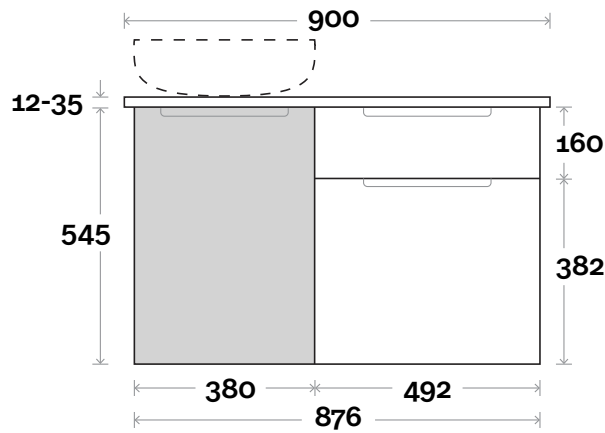

Stockton

Stockton 1 900mm off centre basin

Top Thickness*

Silestone: 20mm
Dekton: 12mm
Symphony: 20mm
Timber: Solid 30-35mm
 (Above counter only)

Note:

- Stone and timber waste centre: 300mm std (may vary depending on basin)
 - Available in left and right hand drawers
 - Basin on opposite side to drawers
- Plumbing allowance

Profile

Wall mount

Drawers

Wall mount

Configuration

Wall mount

Stockton

Stockton 2 1050mm off centre basin

Top Thickness*

Silestone: 20mm
Dekton: 12mm
Symphony: 20mm
Timber: Solid 30-35mm
 (Above counter only)

Note:

- Stone and timber waste centre: 300mm std (may vary depending on basin)
 - Available in left and right hand drawers
 - Basin on opposite side to drawers
- Plumbing allowance

Top Thickness*

- Silestone: 20mm
- Dekton: 12mm
- Symphony: 20mm
- Timber: Solid 30-35mm
(Above counter only)

Note:

- Stone and timber waste centre: 300mm std (may vary depending on basin)
 - Available in left and right hand drawers
 - Basin on opposite side to drawers
- Plumbing allowance