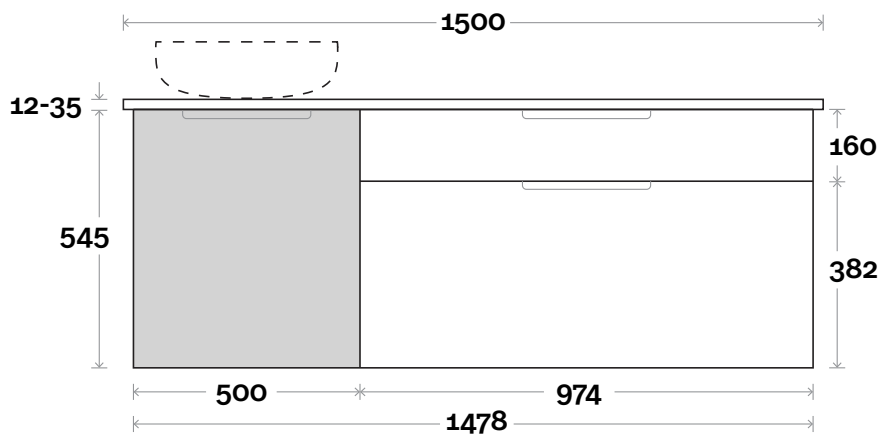

Top Thickness*

Silestone: 20mm
Dekton: 12mm
Symphony: 20mm
Timber: Solid 30-35mm
 (Above counter only)

Note:

- Stone and timber waste centre: 300mm std (may vary depending on basin)
 - Available in left and right hand drawers
 - Basin on opposite side to drawers
- Plumbing allowance

Top Thickness*

- Silestone: 20mm
- Dekton: 12mm
- Symphony: 20mm
- Timber: Solid 30-35mm
(Above counter only)

Note:

- Stone and timber waste centre: 300mm std (may vary depending on basin)
 - Available in left and right hand drawers
 - Basin on opposite side to drawers
- Plumbing allowance

Top Thickness*

- Silestone: 20mm
- Dekton: 12mm
- Symphony: 20mm
- Timber: Solid 30-35mm
(Above counter only)

Note:

- Stone and timber waste centre: 375mm std (may vary depending on basin)
 - Available in left and right hand drawers
 - Basin on opposite side to drawers
- Plumbing allowance

Profile

Wall mount

Drawers

Wall mount

Configuration

Wall mount