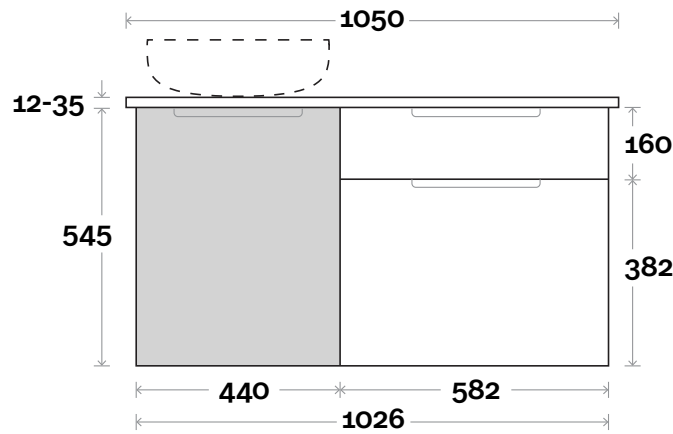

Top Thickness*

Silestone: 20mm
Dekton: 12mm
Symphony: 20mm
Timber: Solid 30-35mm
 (Above counter only)

Note:

- Stone and timber waste centre: 300mm std (may vary depending on basin)
 - Available in left and right hand drawers
 - Basin on opposite side to drawers
- Plumbing allowance

Profile

Wall mount

Drawers

Wall mount

Configuration

Wall mount

Stockton

Stockton 3 1200mm off centre basin

Top Thickness*

- Silestone: 20mm
- Dekton: 12mm
- Symphony: 20mm
- Timber: Solid 30-35mm
(Above counter only)

Note:

- Stone and timber waste centre: 300mm std (may vary depending on basin)
 - Available in left and right hand drawers
 - Basin on opposite side to drawers
- Plumbing allowance

Top Thickness*

- Silestone: 20mm
- Dekton: 12mm
- Symphony: 20mm
- Timber: Solid 30-35mm
(Above counter only)

Note:

- Stone and timber waste centre: 375mm std (may vary depending on basin)
 - Available in left and right hand drawers
 - Basin on opposite side to drawers
- Plumbing allowance