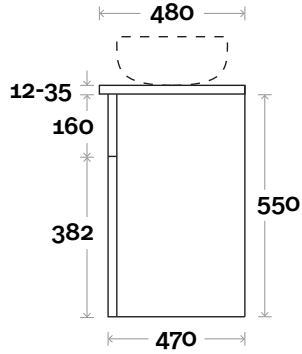

Stockton

Stockton 2 1050mm off centre basin

Top Thickness*

Silestone: 20mm
Dekton: 12mm
Symphony: 20mm
Timber: Solid 30-35mm
(Above counter only)

Note:

1. Stone and timber waste centre: 300mm std (may vary depending on basin)
   - Available in left and right hand drawers
   - Basin on opposite side to drawers
2. Plumbing allowance

Profile