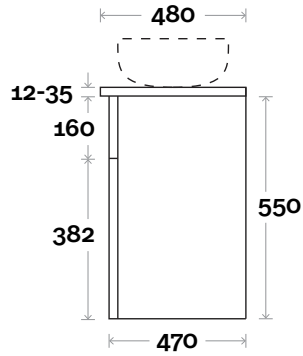

Stockton

Stockton 4 1500mm off centre basin

Top Thickness*

- Silestone: 20mm
- Dekton: 12mm
- Symphony: 20mm
- Timber: Solid 30-35mm
  (Above counter only)

Note:

1. Stone and timber waste centre: 375mm std (may vary depending on basin)
   - Available in left and right hand drawers
   - Basin on opposite side to drawers
2. Plumbing allowance

Profile