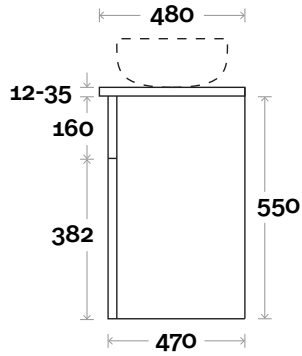

Stockton

Stockton 3 1200mm off centre basin

Top Thickness*

- Silestone: 20mm
- Dekton: 12mm
- Symphony: 20mm
- Timber: Solid 30-35mm
  (Above counter only)

Note:

1. Stone and timber waste centre: 300mm std (may vary depending on basin)
   - Available in left and right hand drawers
   - Basin on opposite side to drawers
2. Plumbing allowance

Profile