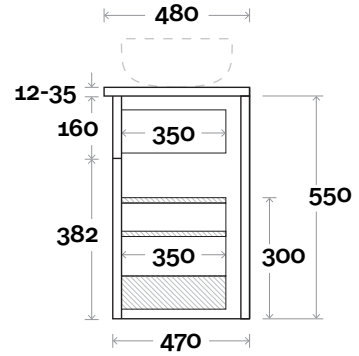

Top Thickness*

Silestone: 20mm
Dekton: 12mm
Symphony: 20mm
Timber: Solid 30-35mm
 (Above counter only)

Note:

- Stone and timber waste centre: 300mm std (may vary depending on basin)
 - Available in left and right hand drawers
 - Basin on opposite side to drawers
- Plumbing allowance

Top Thickness*

- Silestone: 20mm
- Dekton: 12mm
- Symphony: 20mm
- Timber: Solid 30-35mm
(Above counter only)

Note:

- Stone and timber waste centre: 300mm std (may vary depending on basin)
 - Available in left and right hand drawers
 - Basin on opposite side to drawers
- Plumbing allowance

Profile

Wall mount

Drawers

Wall mount

Configuration

Wall mount

Stockton

Stockton 4 1500mm off centre basin

Top Thickness*

- Silestone: 20mm
- Dekton: 12mm
- Symphony: 20mm
- Timber: Solid 30-35mm
(Above counter only)

Note:

- Stone and timber waste centre: 375mm std (may vary depending on basin)
 - Available in left and right hand drawers
 - Basin on opposite side to drawers
- Plumbing allowance