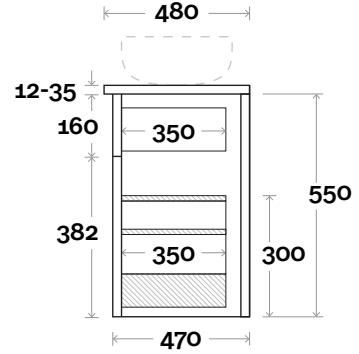

Stockton

Stockton 1 900mm off centre basin

Top Thickness*

Silestone: 20mm
Dekton: 12mm
Symphony: 20mm
Timber: Solid 30-35mm
 (Above counter only)

Note:

- Stone and timber waste centre: 300mm std (may vary depending on basin)
 - Available in left and right hand drawers
 - Basin on opposite side to drawers
- Plumbing allowance

Top Thickness*

Silestone: 20mm
Dekton: 12mm
Symphony: 20mm
Timber: Solid 30-35mm
 (Above counter only)

Note:

- Stone and timber waste centre: 300mm std (may vary depending on basin)
 - Available in left and right hand drawers
 - Basin on opposite side to drawers
- Plumbing allowance

Profile

Wall mount

Drawers

Wall mount

Configuration

Wall mount

Stockton

Stockton 3 1200mm off centre basin

Top Thickness*

- Silestone: 20mm
- Dekton: 12mm
- Symphony: 20mm
- Timber: Solid 30-35mm
(Above counter only)

Note:

- Stone and timber waste centre: 300mm std (may vary depending on basin)
 - Available in left and right hand drawers
 - Basin on opposite side to drawers
- Plumbing allowance