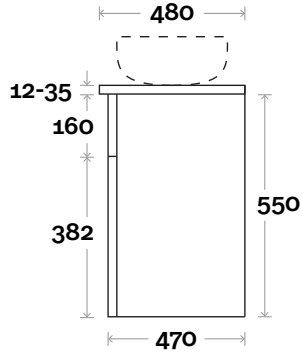

Stockton

Stockton 1 900mm off centre basin

Top Thickness*

Silestone: 20mm
Dekton: 12mm
Symphony: 20mm
Timber: Solid 30-35mm
(Above counter only)

Note:

1. Stone and timber waste centre: 300mm std (may vary depending on basin)
   - Available in left and right hand drawers
   - Basin on opposite side to drawers
2. Plumbing allowance

Profile