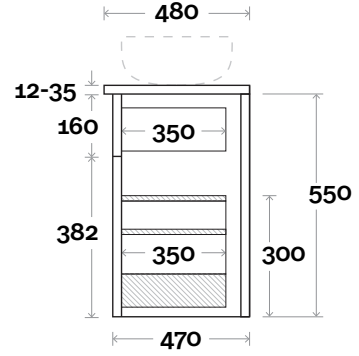

Stockton

Stockton 1 900mm off centre basin

Top Thickness*

Silestone: 20mm
Dekton: 12mm
Symphony: 20mm
Timber: Solid 30-35mm
(Above counter only)

Note:

1. Stone and timber waste centre: 300mm std (may vary depending on basin)
   - Available in left and right hand drawers
   - Basin on opposite side to drawers
2. Plumbing allowance

Profile

Wall mount

Drawers

Wall mount

Configuration

Wall mount