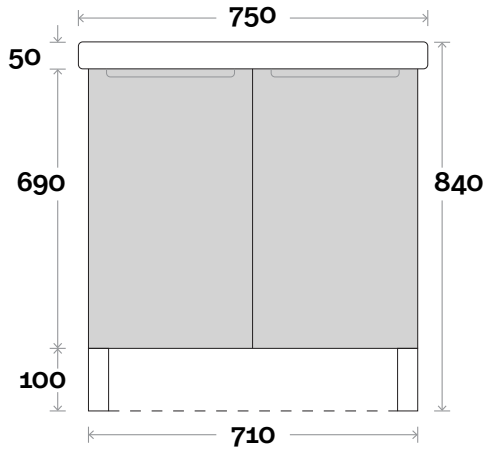

Corlette

Corlette 1 430mm one door

Note:
 • One tap hole only
 ■ Plumbing allowance

Configuration

Kick/Legs

Wall mount

Profile

Kick/Legs

Wall mount

Corlette

Corlette 2 750mm two doors

Note:
 • One tap hole only
 ■ Plumbing allowance

Configuration

Kick/Legs

Wall mount

Profile