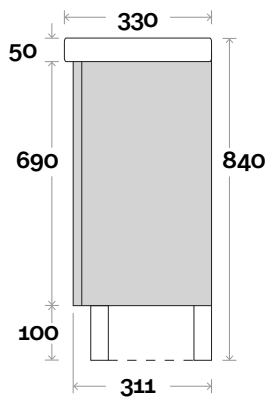

Corlette

Corlette 1 430mm one door

Note:
 • One tap hole only
 ■ Plumbing allowance

Configuration

Kick/Legs

Wall mount

Profile

Kick/Legs

Wall mount

Corlette

Corlette 2 750mm two doors

Note:
 • One tap hole only
 ■ Plumbing allowance

Configuration

Kick/Legs

Wall mount

Profile