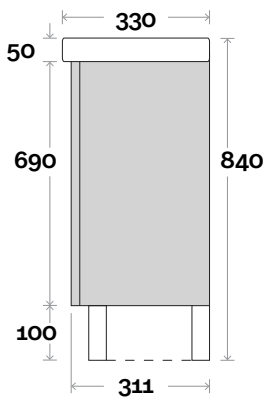

Corlette

Corlette 1 430mm one door

Note:
 • One tap hole only
 ■ Plumbing allowance

Configuration

Kick/Legs

Wall mount

Profile

Kick/Legs

Wall mount

Corlette

Corlette 2 750mm two doors

Note:
 • One tap hole only
 ■ Plumbing allowance

Configuration

Kick/Legs

Wall mount

Profile