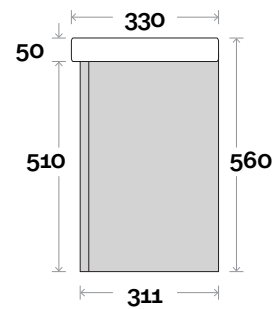

Corlette

Corlette 2 750mm two doors

Note:
• One tap hole only
■ Plumbing allowance

Configuration

Kick/Legs

Wall mount

Profile

Kick/Legs

Wall mount