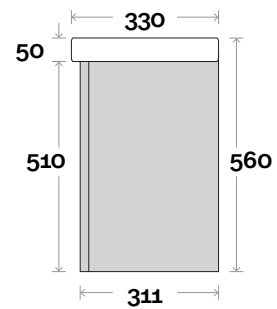

Corlette

Corlette 1 430mm one door

Note:
 • One tap hole only
 ■ Plumbing allowance

Configuration

Kick/Legs

Wall mount

Profile

Kick/Legs

Wall mount

Corlette

Corlette 2 750mm two doors

Note:
 • One tap hole only
 ■ Plumbing allowance

Configuration

Kick/Legs

Wall mount

Profile