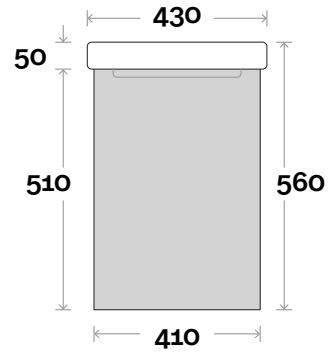

Corlette

Corlette 1 430mm one door

Note:
 • One tap hole only
 ■ Plumbing allowance

Configuration

Kick/Legs

Wall mount

Profile

Kick/Legs

Wall mount

Corlette

Corlette 2 750mm two doors

Note:
 • One tap hole only
 ■ Plumbing allowance

Configuration

Kick/Legs

Wall mount

Profile