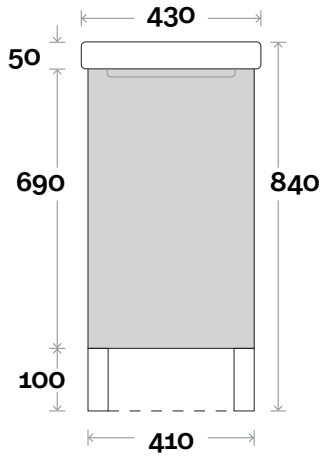

Corlette

Corlette 1 430mm one door

Note:
 • One tap hole only
 ■ Plumbing allowance

Configuration

Kick/Legs

Wall mount

Profile

Kick/Legs

Wall mount

Corlette

Corlette 2 750mm two doors

Note:
 • One tap hole only
 ■ Plumbing allowance

Configuration

Kick/Legs

Wall mount

Profile