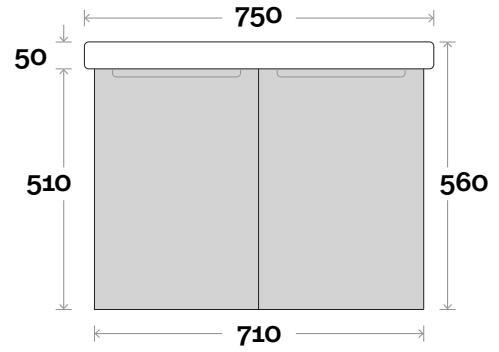

Corlette

Corlette 1 430mm one door

Note:
 • One tap hole only
 ■ Plumbing allowance

Configuration

Kick/Legs

Wall mount

Profile

Kick/Legs

Wall mount

Corlette

Corlette 2 750mm two doors

Note:
 • One tap hole only
 ■ Plumbing allowance

Configuration

Kick/Legs

Wall mount

Profile