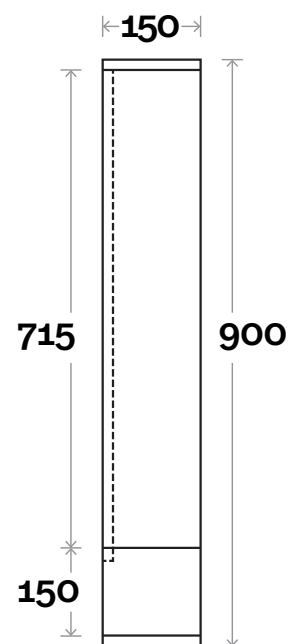

Broughton

Broughton 1 600mm two door

Configuration

Profile

Broughton

Broughton 2 750mm two door

Configuration

Profile

Broughton

Broughton 3 900mm two door

Configuration

Profile

Broughton

Broughton 4 1200mm two door

Configuration

Profile

Broughton

Broughton 5 1200mm three door

Note:

- Left or right hand hinge on centre door

Configuration

Profile

Broughton

Broughton 6 1500mm three door

Note:

- Left or right hand hinge on centre door

Configuration

Profile