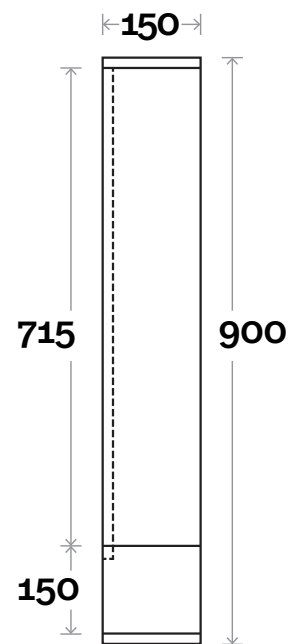

Broughton

Broughton 1 600mm two door

Configuration

Profile

Broughton

Broughton 2 750mm two door

Configuration

Profile

Broughton

Broughton 3 900mm two door

Configuration

Profile

Broughton

Broughton 4 1200mm two door

Configuration

Profile

Broughton

Broughton 5 1200mm three door

Note:

- Left or right hand hinge on centre door

Configuration

Profile

Broughton

Broughton 6 1500mm three door

Note:

- Left or right hand hinge on centre door

Configuration

Profile