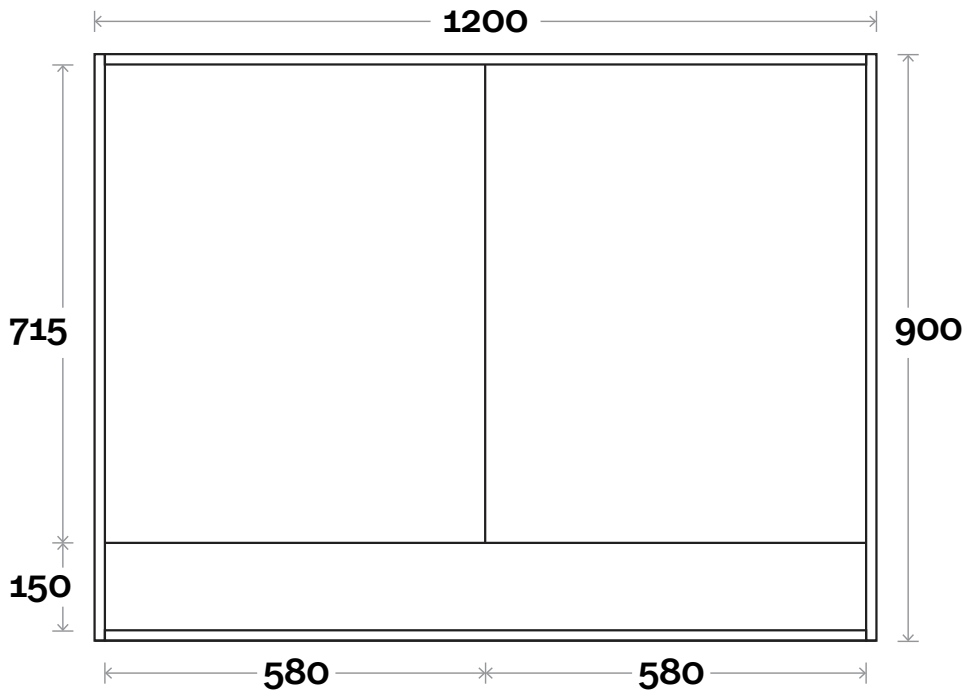

Broughton

Broughton 1 600mm two door

Configuration

Profile

Broughton

Broughton 2 750mm two door

Configuration

Profile

Broughton

Broughton 3 900mm two door

Configuration

Profile

Broughton

Broughton 4 1200mm two door

Configuration

Profile

Broughton

Broughton 5 1200mm three door

Note:

- Left or right hand hinge on centre door

Configuration

Profile

Broughton

Broughton 6 1500mm three door