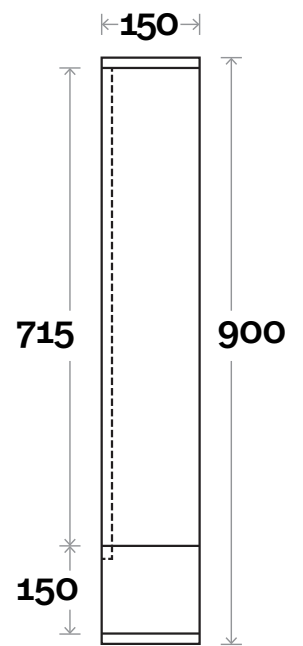

Broughton

Broughton 1 600mm two door

Configuration

Profile

Broughton

Broughton 2 750mm two door

Configuration

Profile

Broughton

Broughton 3 900mm two door

Configuration

Profile

Broughton

Broughton 4 1200mm two door

Configuration

Profile

Broughton

Broughton 5 1200mm three door

Note:

- Left or right hand hinge on centre door

Configuration

Profile

Broughton

Broughton 6 1500mm three door

Note:

- Left or right hand hinge on centre door

Configuration

Profile