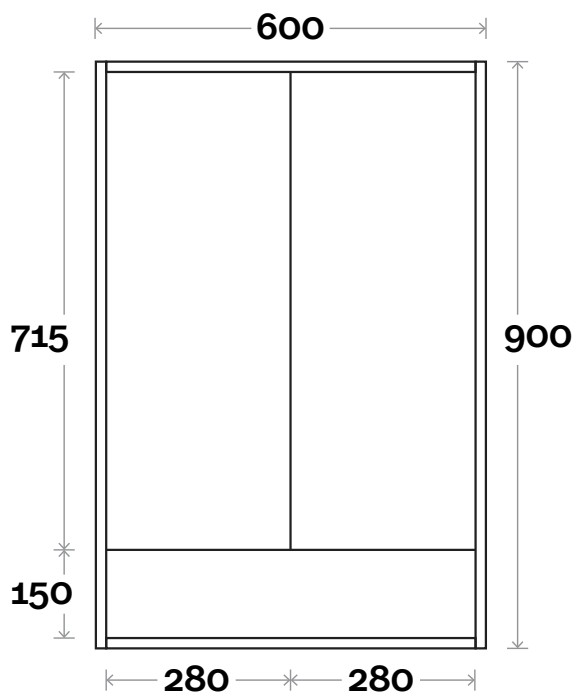

Broughton

Broughton 1 600mm two door

Configuration

Profile

Broughton

Broughton 2 750mm two door

Configuration

Profile

Broughton

Broughton 3 900mm two door

Configuration

Profile

Broughton

Broughton 4 1200mm two door

Configuration

Profile

Broughton

Broughton 5 1200mm three door

Note:

- Left or right hand hinge on centre door

Configuration

Profile

Broughton

Broughton 6 1500mm three door