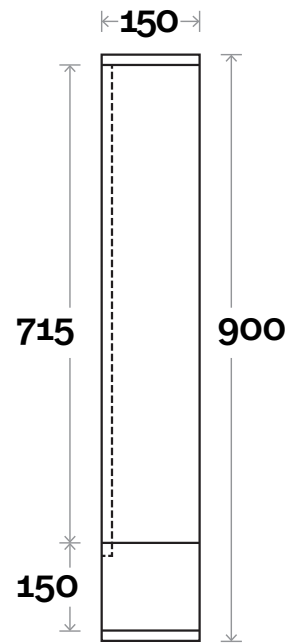

Broughton

Broughton 1 600mm two door

Configuration

Profile

Broughton

Broughton 2 750mm two door

Configuration

Profile

Broughton

Broughton 3 900mm two door

Configuration

Profile

Broughton

Broughton 4 1200mm two door

Configuration

Profile

Broughton

Broughton 5 1200mm three door

Note:

- Left or right hand hinge on centre door

Configuration

Profile

Broughton

Broughton 6 1500mm three door

Note:

- Left or right hand hinge on centre door

Configuration

Profile