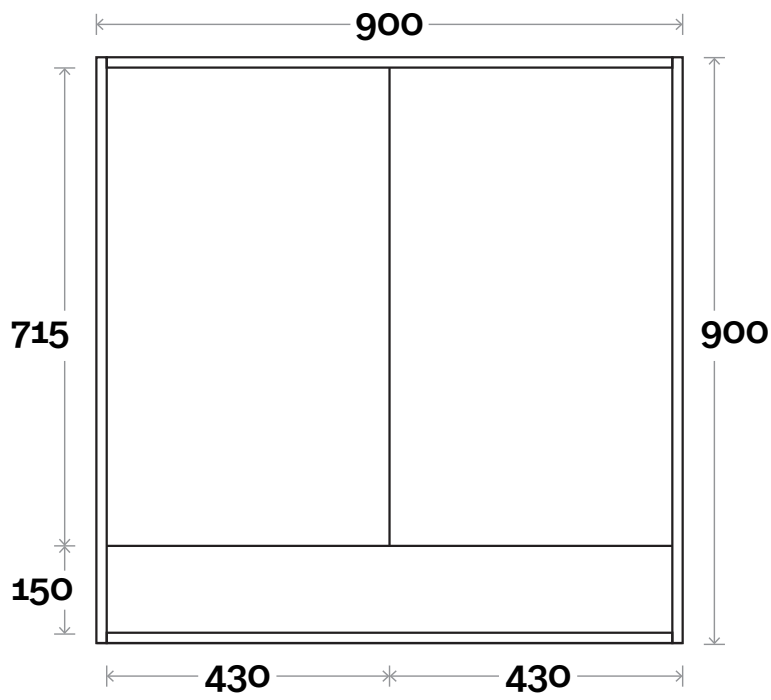

Broughton

Broughton 1 600mm two door

Configuration

Profile

Broughton

Broughton 2 750mm two door

Configuration

Profile

Broughton

Broughton 3 900mm two door

Configuration

Profile

Broughton

Broughton 4 1200mm two door

Configuration

Profile

Broughton

Broughton 5 1200mm three door

Note:

- Left or right hand hinge on centre door

Configuration

Profile

Broughton

Broughton 6 1500mm three door