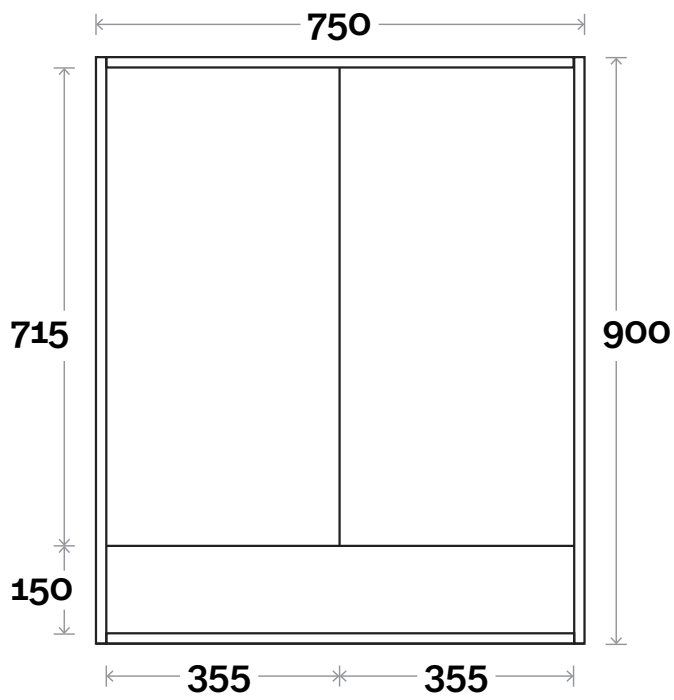

Broughton

Broughton 1 600mm two door

Configuration

Profile

Broughton

Broughton 2 750mm two door

Configuration

Profile

Broughton

Broughton 3 900mm two door

Configuration

Profile

Broughton

Broughton 4 1200mm two door

Configuration

Profile

Broughton

Broughton 5 1200mm three door

Note:

- Left or right hand hinge on centre door

Configuration

Profile

Broughton

Broughton 6 1500mm three door