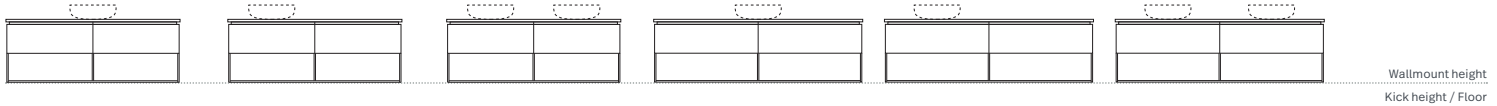

## 1 Configurations Standard features: soft close doors and drawers

- Shoal 1** 600mm centre bowl
- Shoal 2** 750mm centre bowl
- Shoal 3** 900mm centre bowl
- Shoal 4** 900mm off centre bowl
- Shoal 5** 1200mm centre basin
- Shoal 6** 1200mm off centre basin
- Shoal 7** 1200mm double basin

- Shoal 8** 1500mm centre basin
- Shoal 9** 1500mm off centre basin
- Shoal 10** 1500mm double basin
- Shoal 11** 1800mm centre basin
- Shoal 12** 1800mm off centre basin
- Shoal 13** 1800mm double basin