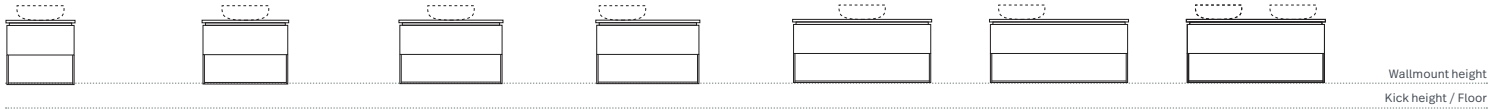

## 1 Configurations Standard features: soft close doors and drawers

- Shoal 1** 600mm centre bowl
- Shoal 2** 750mm centre bowl
- Shoal 3** 900mm centre bowl
- Shoal 4** 900mm off centre bowl
- Shoal 5** 1200mm centre basin
- Shoal 6** 1200mm off centre basin
- Shoal 7** 1200mm double basin

- Shoal 8** 1500mm centre basin
- Shoal 9** 1500mm off centre basin
- Shoal 10** 1500mm double basin
- Shoal 11** 1800mm centre basin
- Shoal 12** 1800mm off centre basin
- Shoal 13** 1800mm double basin