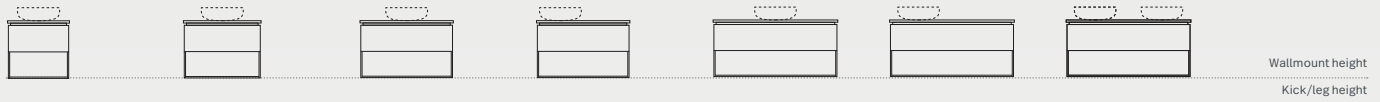

Bench top options

- Casa ceramic top (only on 600,750,900 & 1200mm)
- Symphony
- Silestone
- Dekton
- Timber

Basin options

- Above counter basins
- Under counter basins

Cabinet finishes

- Duragrain
- Absolute Matte (surcharge applies)

Options available

- Wallmount only
- Reverse fingerpulls or handles
- LED lighting (surcharge applies)

Sizes

Shoal 1	Shoal 2	Shoal 3	Shoal 4	Shoal 5	Shoal 6	Shoal 7
W-600mm D-460mm H(W'mount)-510mm	W-750mm D-460mm H(W'mount)-510mm	W-900mm D-460mm H(W'mount)-510mm	W-900mm D-460mm H(W'mount)-510mm	W-1200mm D-460mm H(W'mount)-510mm	W-1200mm D-460mm H(W'mount)-510mm	W-1200mm D-460mm H(W'mount)-510mm