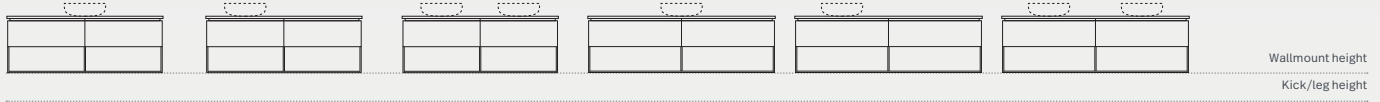

Bench top options

- Casa ceramic top (only on 600,750,900 & 1200mm)
- Symphony
- Silestone
- Dekton
- Timber

Basin options

- Above counter basins
- Under counter basins

Cabinet finishes

- Duragrain
- Absolute Matte (surcharge applies)

Options available

- Wallmount only
- Reverse fingerpulls or handles
- LED lighting (surcharge applies)

Sizes

Shoal 1	Shoal 2	Shoal 3	Shoal 4	Shoal 5	Shoal 6	Shoal 7
W-600mm D-460mm H(W'mount)-510mm	W-750mm D-460mm H(W'mount)-510mm	W-900mm D-460mm H(W'mount)-510mm	W-900mm D-460mm H(W'mount)-510mm	W-1200mm D-460mm H(W'mount)-510mm	W-1200mm D-460mm H(W'mount)-510mm	W-1200mm D-460mm H(W'mount)-510mm