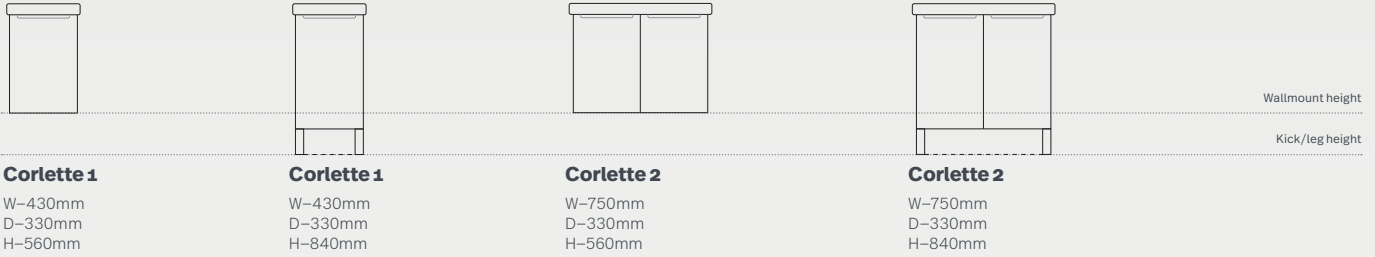

Options available

- Wallmount, leg or kick
 (leg surcharge applies)
- Handles only
- Left or right hinge

Sizes

Price list

		Ceramic Cadiz top					Optional Extras
		White Gloss	White Matte	Duragrain	Absolute Matte (surcharge)	Dulux All Colour (surcharge)	Legs (surcharge)
Corlette 1 430mm	wallmount 1 door	\$450	\$450	\$450	\$200	\$200	\$150
	kick 1 door	\$450	\$450	\$450	\$200	\$200	\$150
Corlette 2 750mm	wallmount 2 door	\$620	\$620	\$620	\$200	\$200	\$150
	kick 2 door	\$620	\$620	\$620	\$200	\$200	\$150